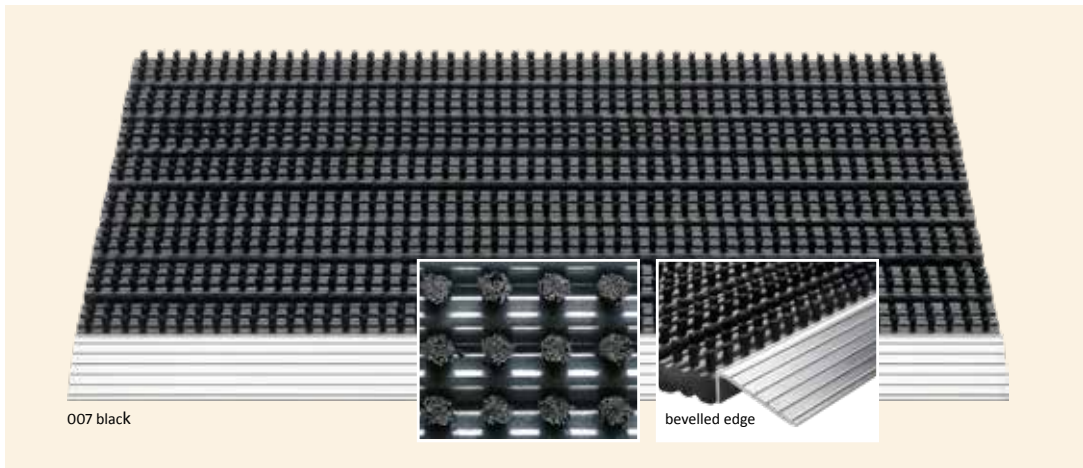

309 FANTASTIC ALU

outdoor
use

100% poly-
propylene

22 mm
thick

43x75 cm