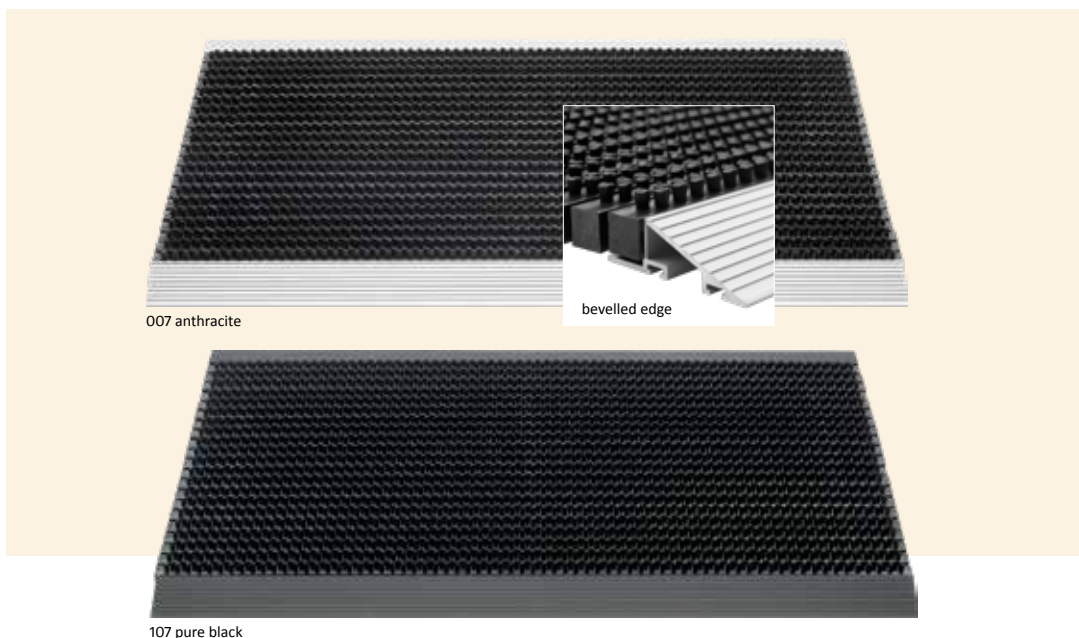

325 OUTLINE 60X90CM

🏠
outdoor use

♻️
100% polypropylene

📏
22 mm thick

📐
60x90 cm