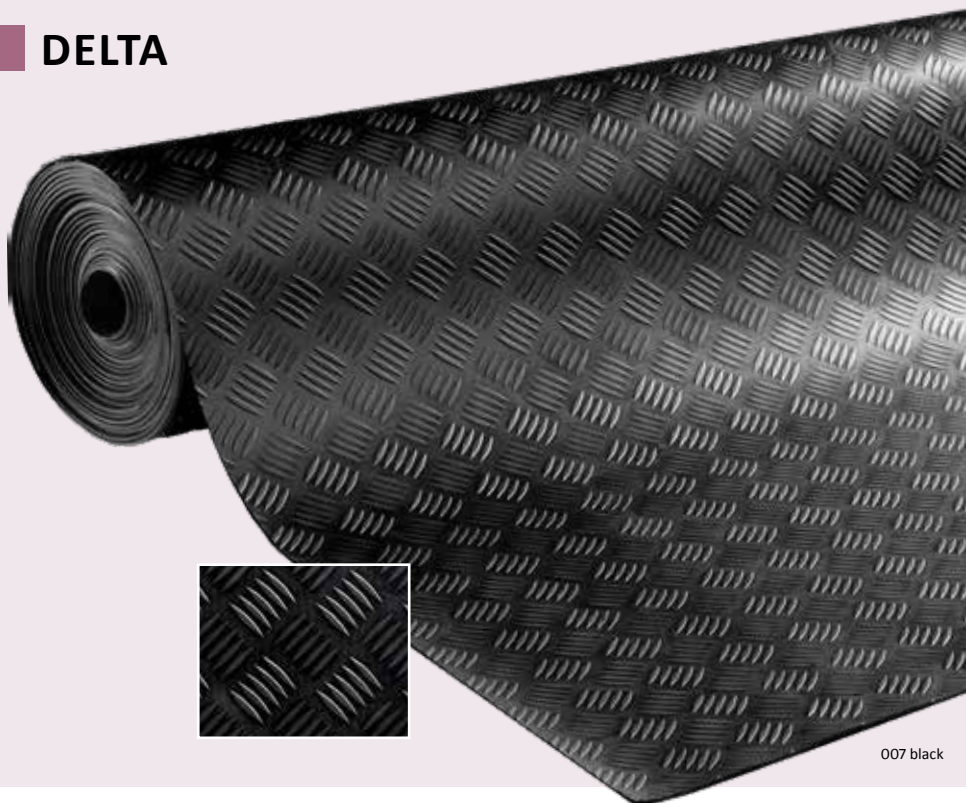

360 DELTA

- indoor use
- outdoor use
- rubber
- 4.000 gr/sqm
- 3 mm thick
- flammability Ffl
- 150x1000 cm
- quality NR/SBR