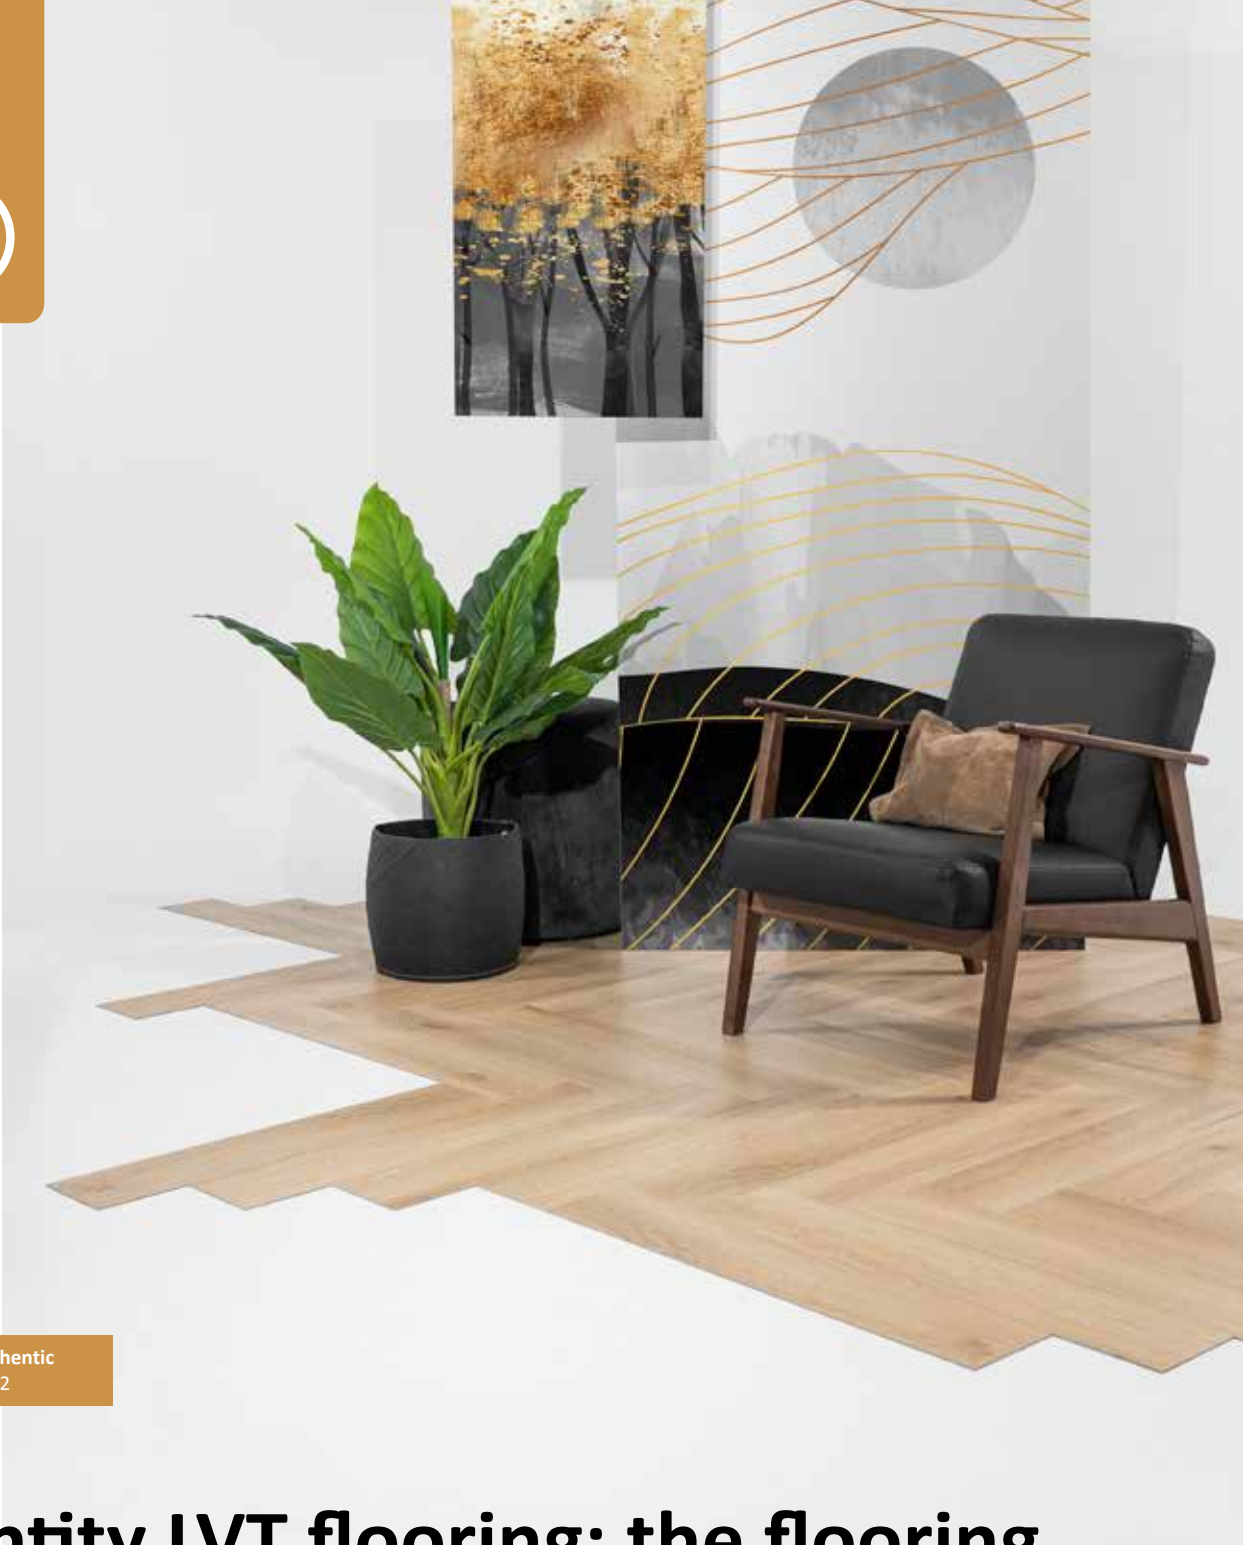

908 Authentic
908-8012

Identity LVT flooring; the flooring that makes your house a home

The Identity LVT flooring collection features tiles and planks in various designs, colours and sizes. With its embossed structure and knots, LVT flooring feels like genuine wood flooring. LVT has the advantages of being low-maintenance, sustainable, water-resistant and suitable for underfloor heating.