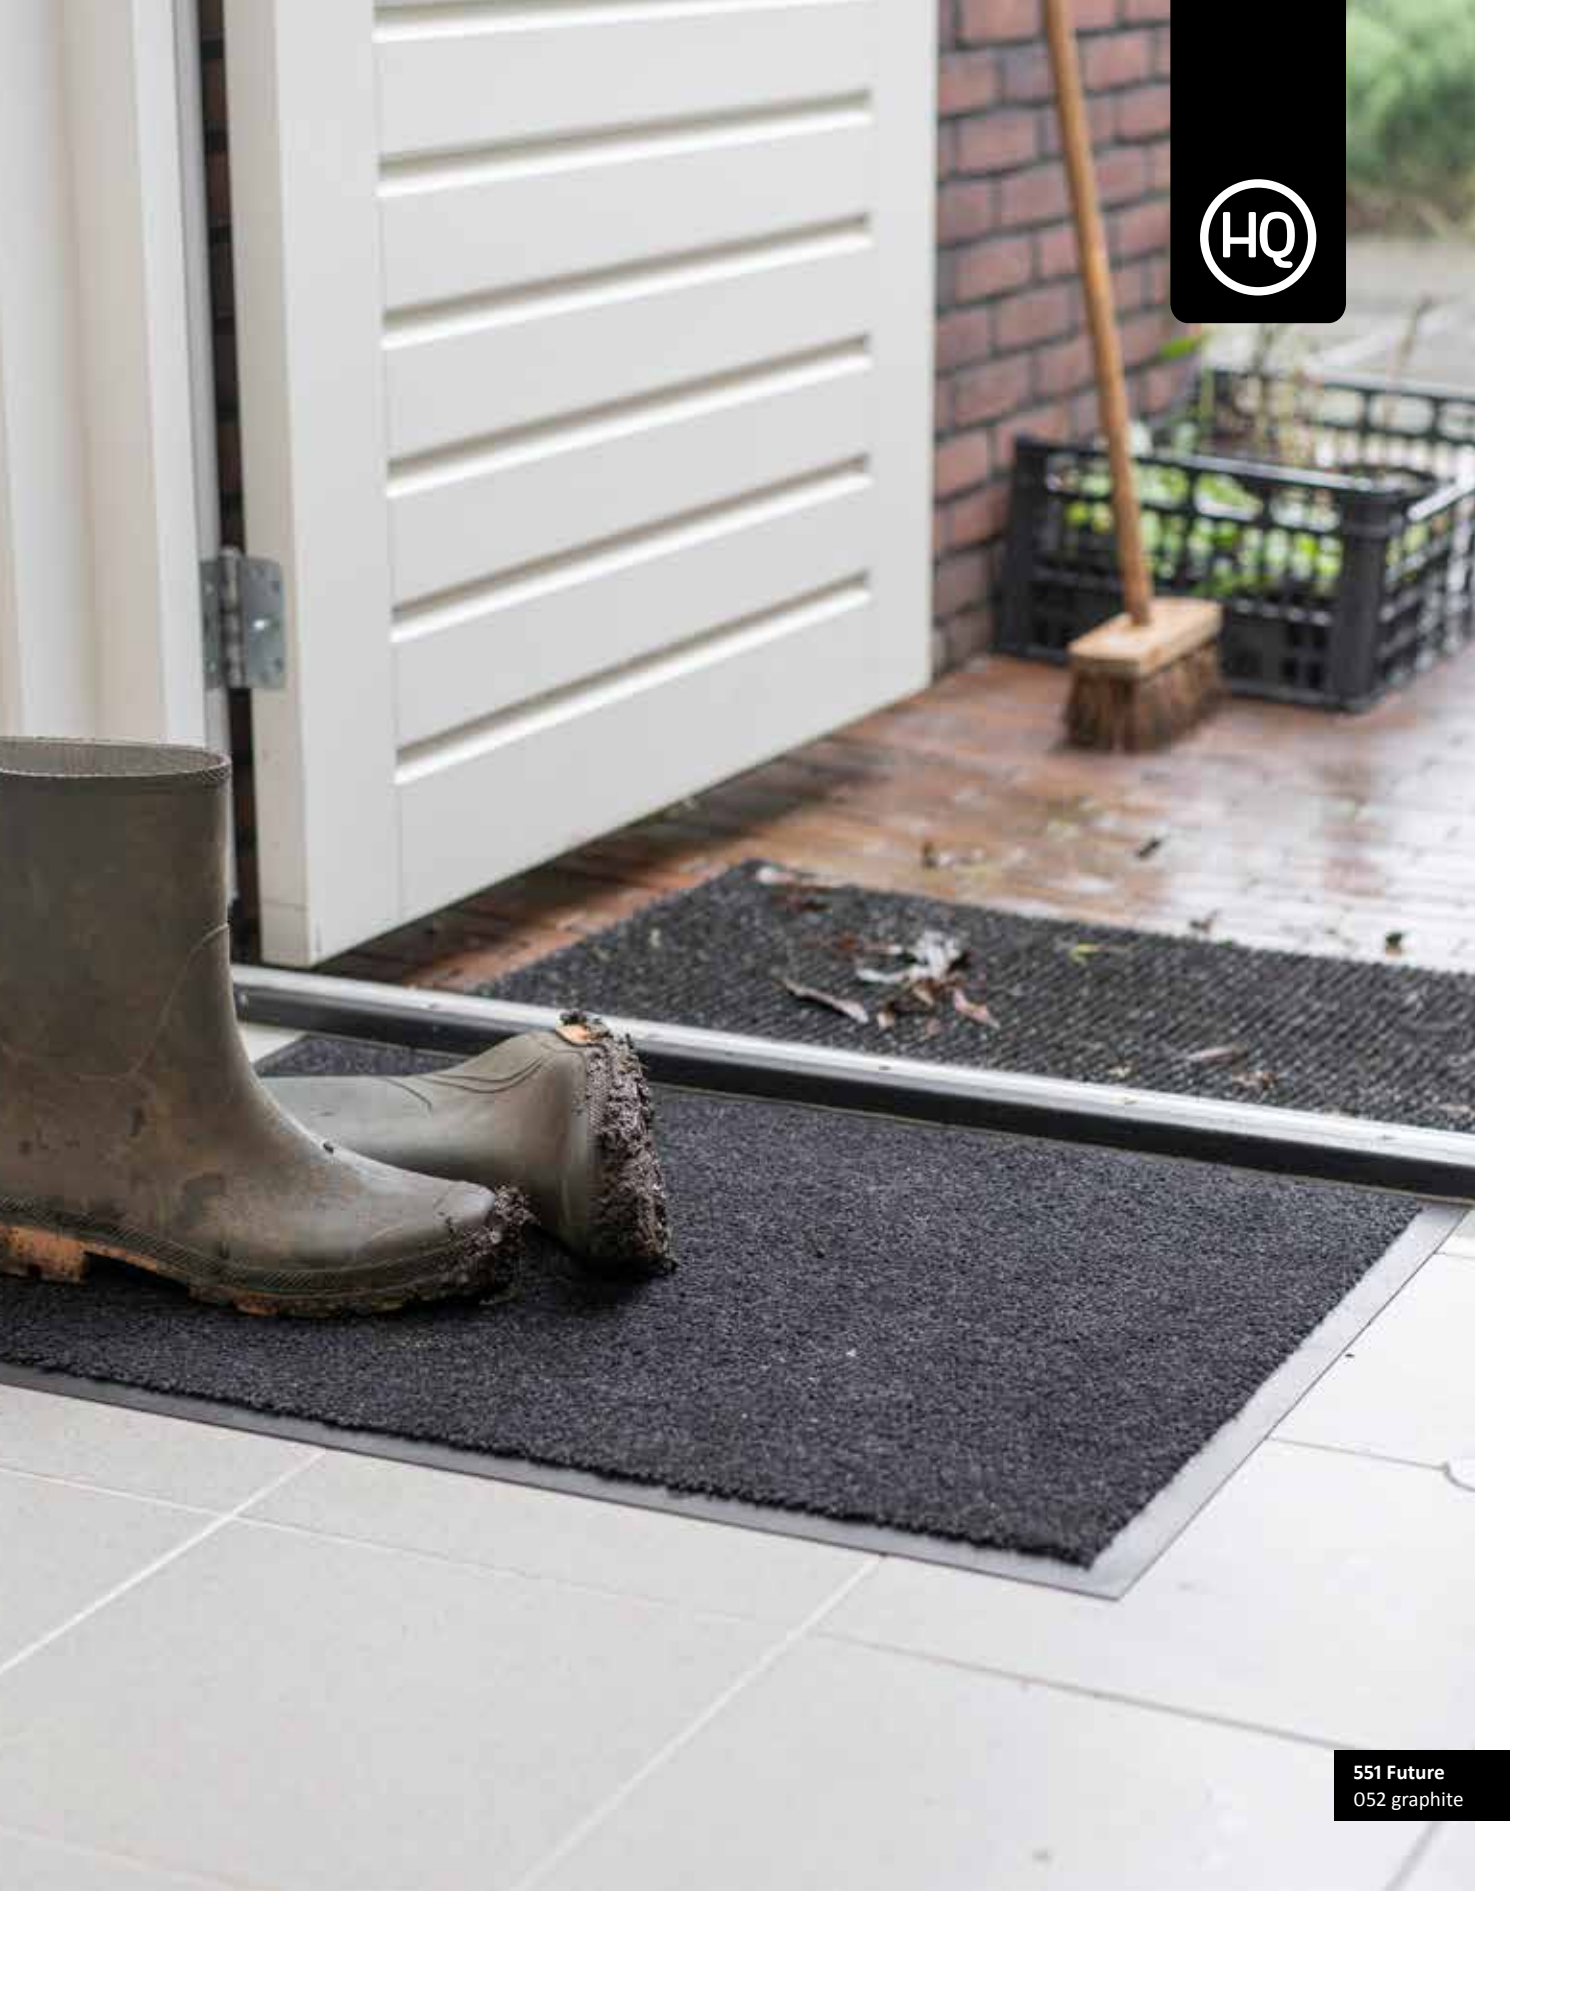

551 Future
052 graphite