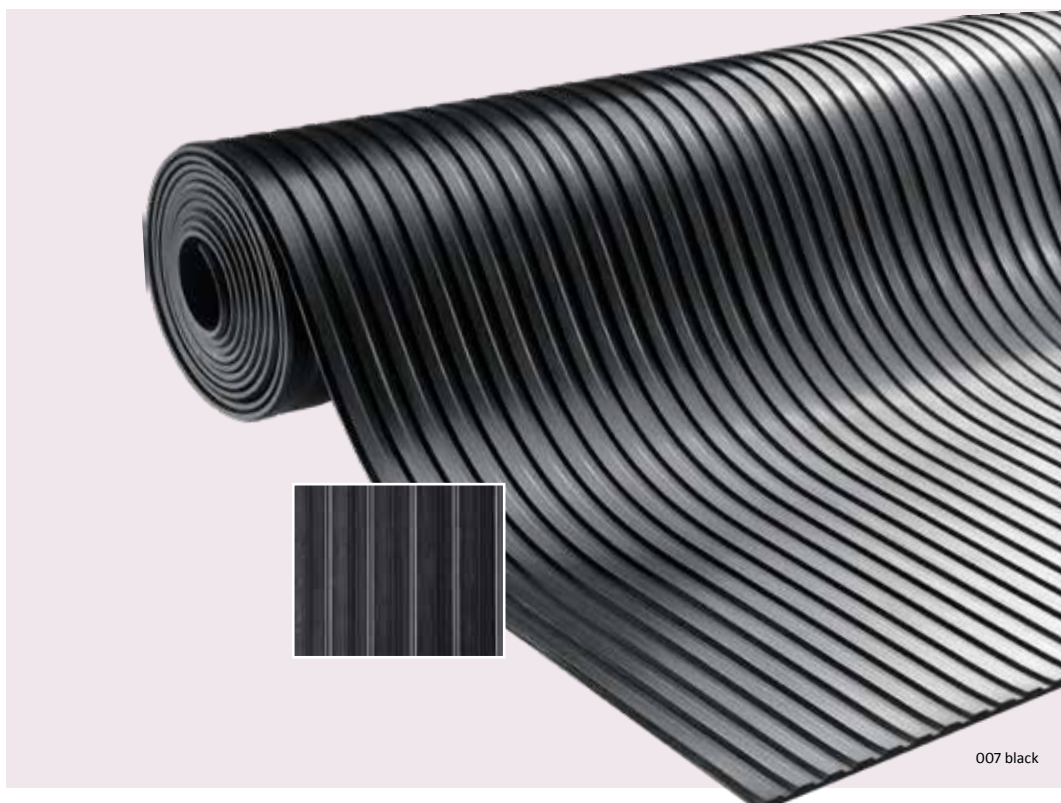

361 GAMMA

- indoor use
- outdoor use
- rubber
- 6.500 gr/sqm
- 6 mm thick
- flammability Ffl
- 100x1000 cm
- quality NR/SBR