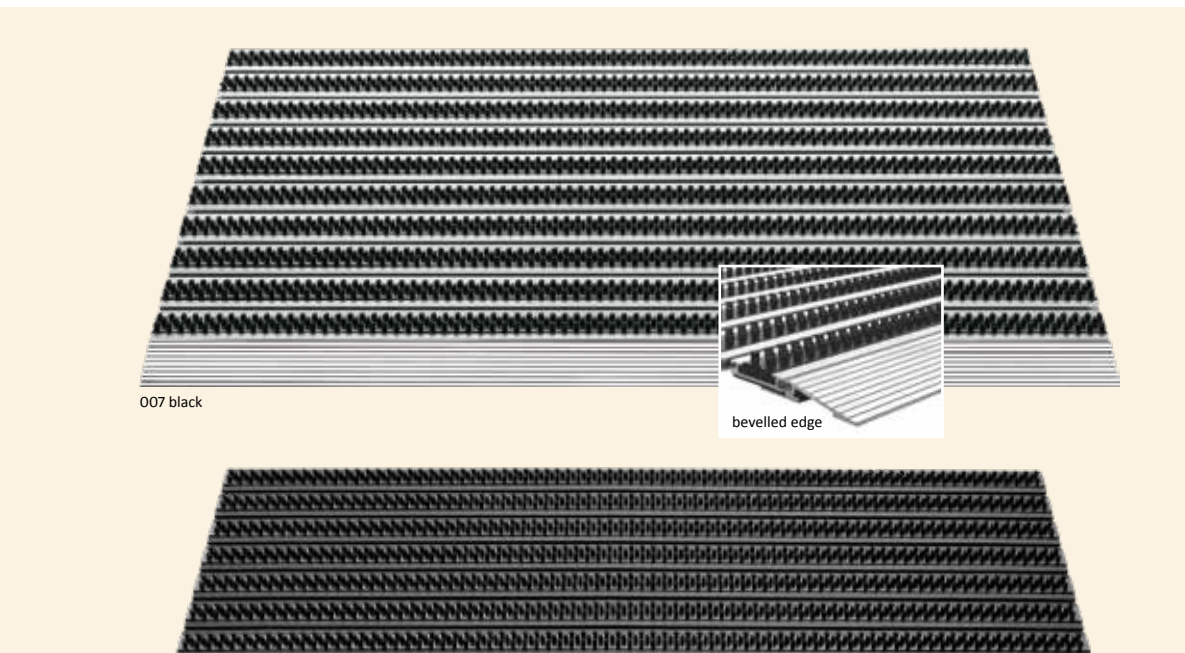

🏠
outdoor use

♻️
100% polypropylene

📏
22 mm thick

📐
60x90 cm

325 OUTLINE 70X100CM

324 TOPLINE

309 FANTASTIC ALU

outdoor
use