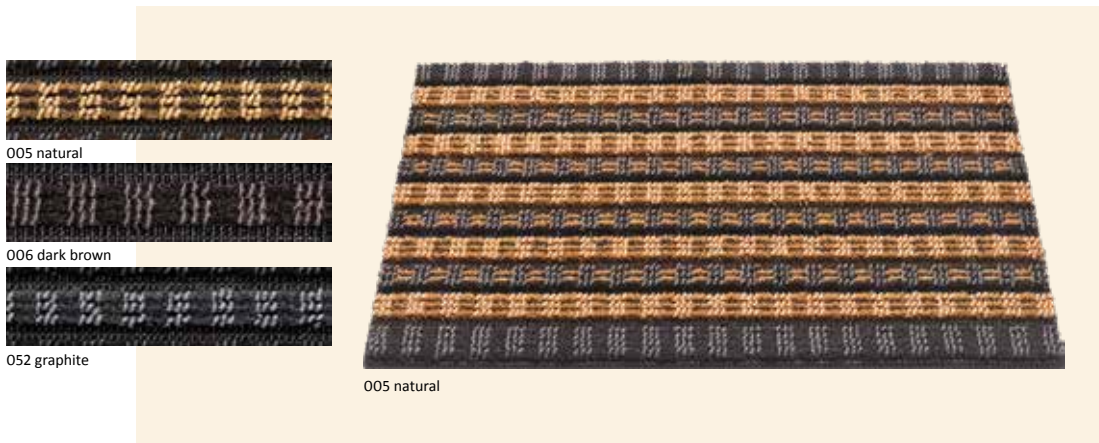

002 halfround

15-30 MM ADJUSTMENT LEGS

- 

outdoor use
- 

100% metal
- 

40 mm thick
- 

40x80 cm

305 QUADRO SCRAPE