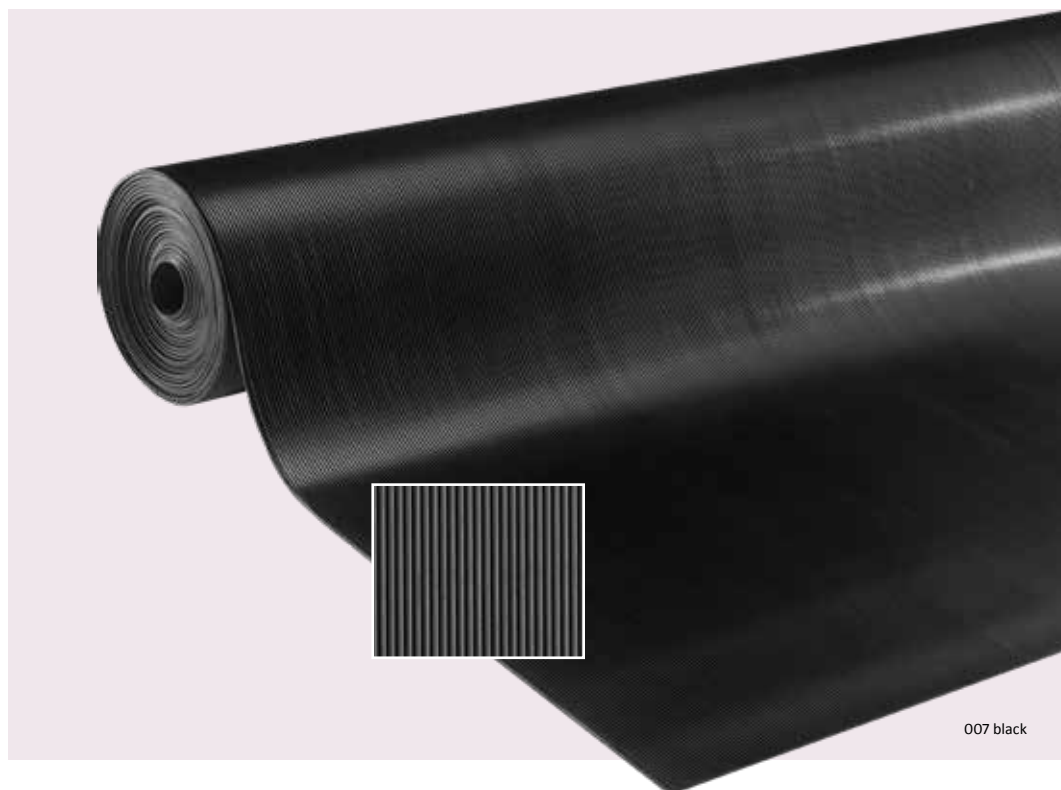

352 FORTE

SUITABLE FOR CONTRACT USE

007 black

-  indoor use
-  outdoor use
-  rubber
-  8.000 gr/sqm
-  10 mm thick
-  wheelchair friendly
-  flammability Ffl
-  90x1000 cm
183x1000 cm
-  quality NR

359 ALFA