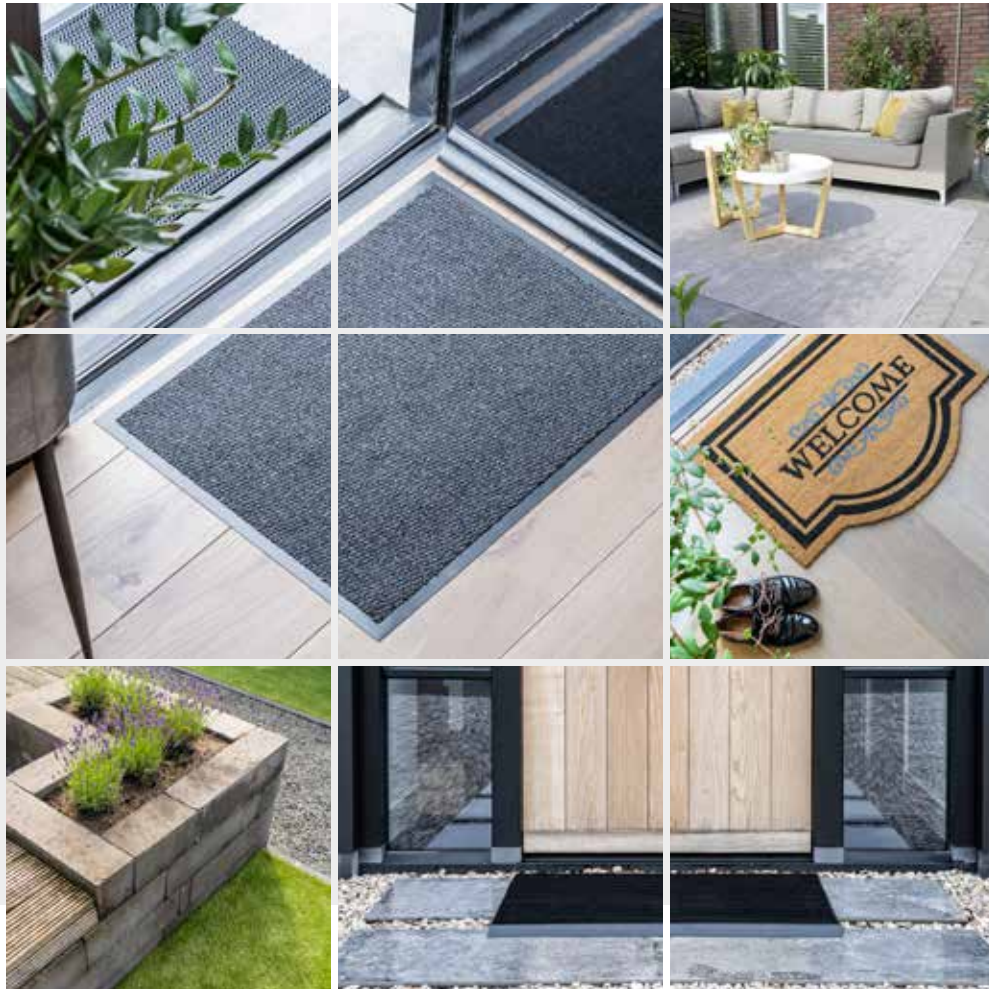

HAMAT
HQ FLOORING PARTNER

www.hamat.com