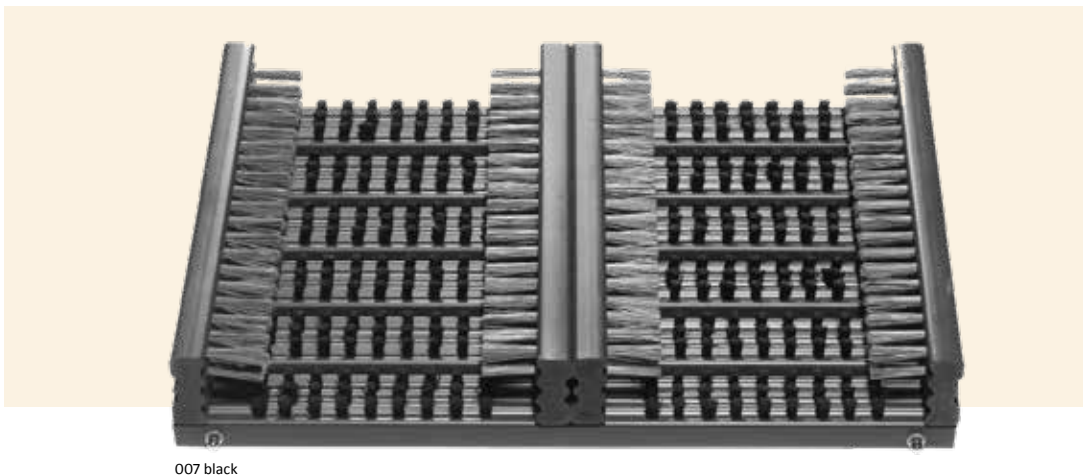

309 FANTASTIC BOOTSCRAPER XXL

outdoor
use

100% poly-
propylene

55 mm
thick

29x39 cm