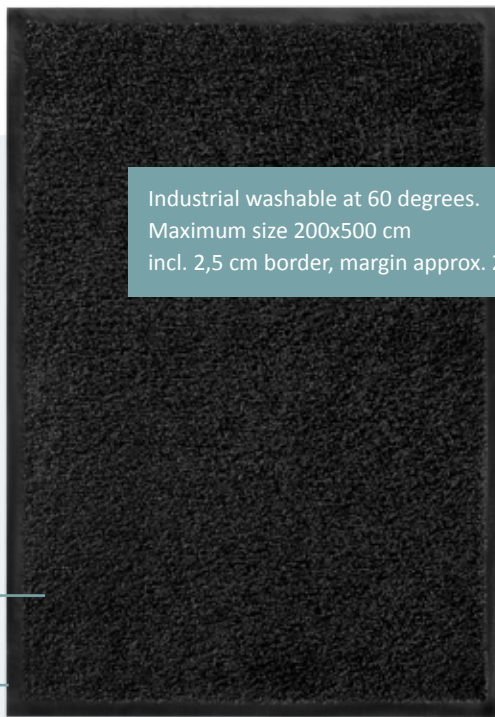

007 anthracite

564 MAGIC

 indoor use	 100% polyamide 6
 rubber nitril	 2.820 gr/sqm
 industrial washable 60°	 water absorption
 special size program	 75x85 cm 115x180 cm 150x300 cm

Industrial washable at 60 degrees.
Maximum size 200x500 cm
incl. 2,5 cm border, margin approx. 2%.