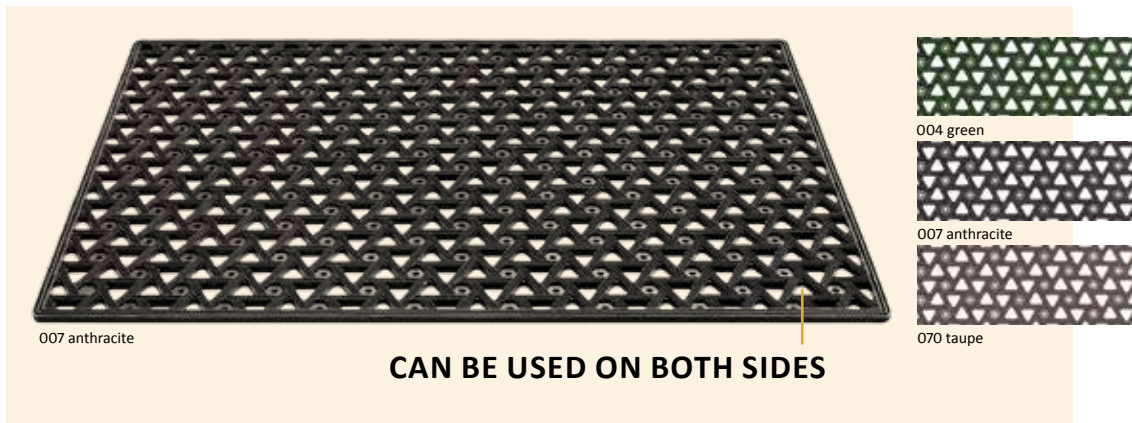

007 anthracite

004 green

007 anthracite

070 taupe

CAN BE USED ON BOTH SIDES

Nostalgia

The Draco is a hard-wearing outdoor mat with a robust character. Made of coir and galvanised steel, it combines functionality with a contemporary design. Thanks to its open structure, dirt disappears through the mat.