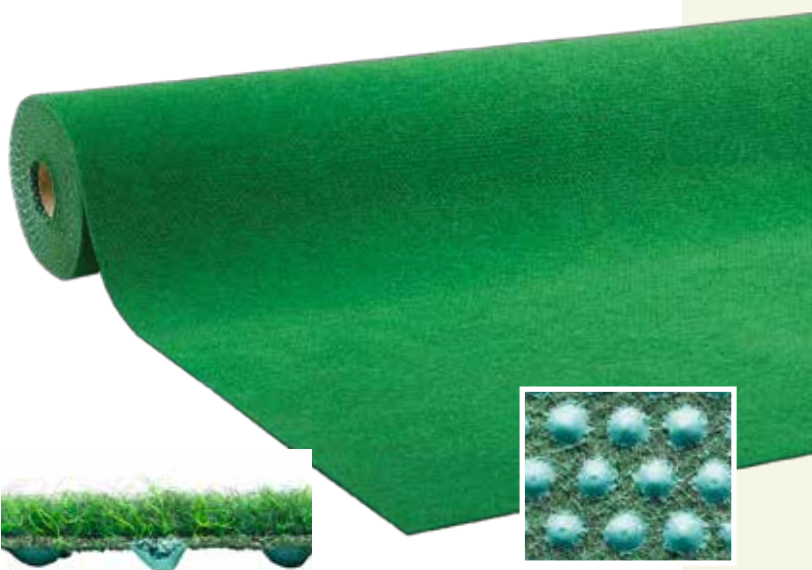

460 GAZON WITH STUDS

backing with studs

indoor use

outdoor use

100% synthetic fibre

with studs

960 gr/sqm

8 mm thick

133 cm 200 cm 400 cm