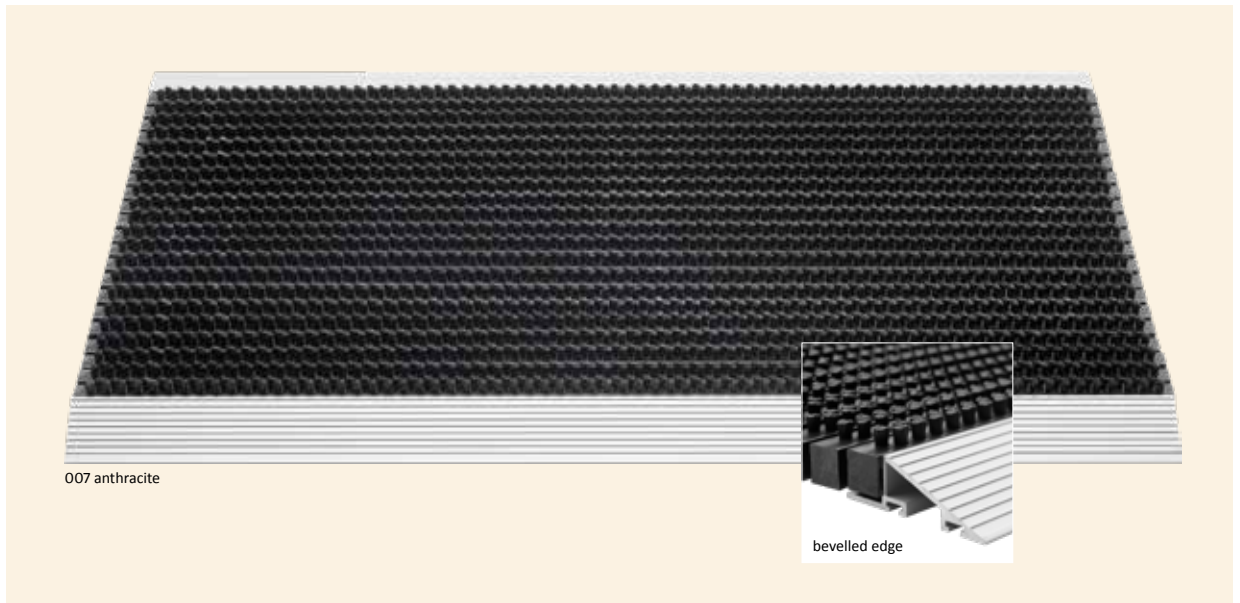

🏠
outdoor use

♻️
100% polypropylene

📏
22 mm thick

📐
60x90 cm

325 OUTLINE 70X100CM

324 TOPLINE

309 FANTASTIC ALU

outdoor
use