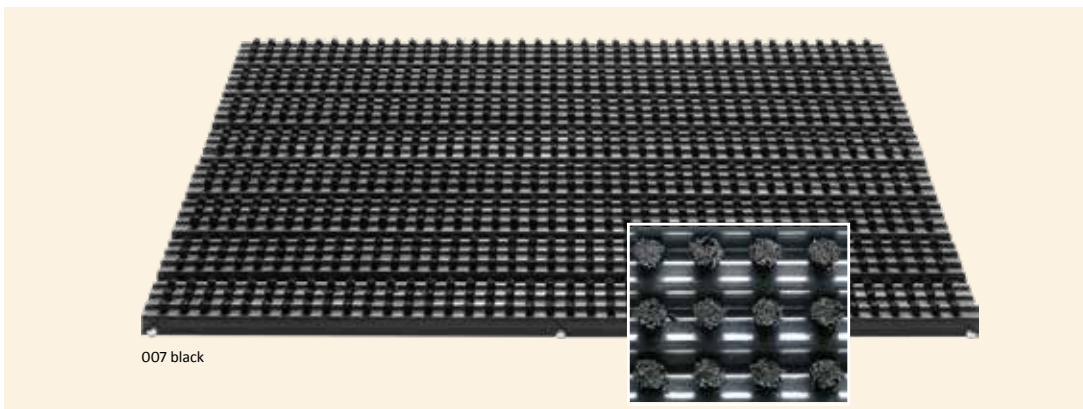

309 FANTASTIC

outdoor
use

100% poly-
propylene

22 mm
thick

38,5x59 cm