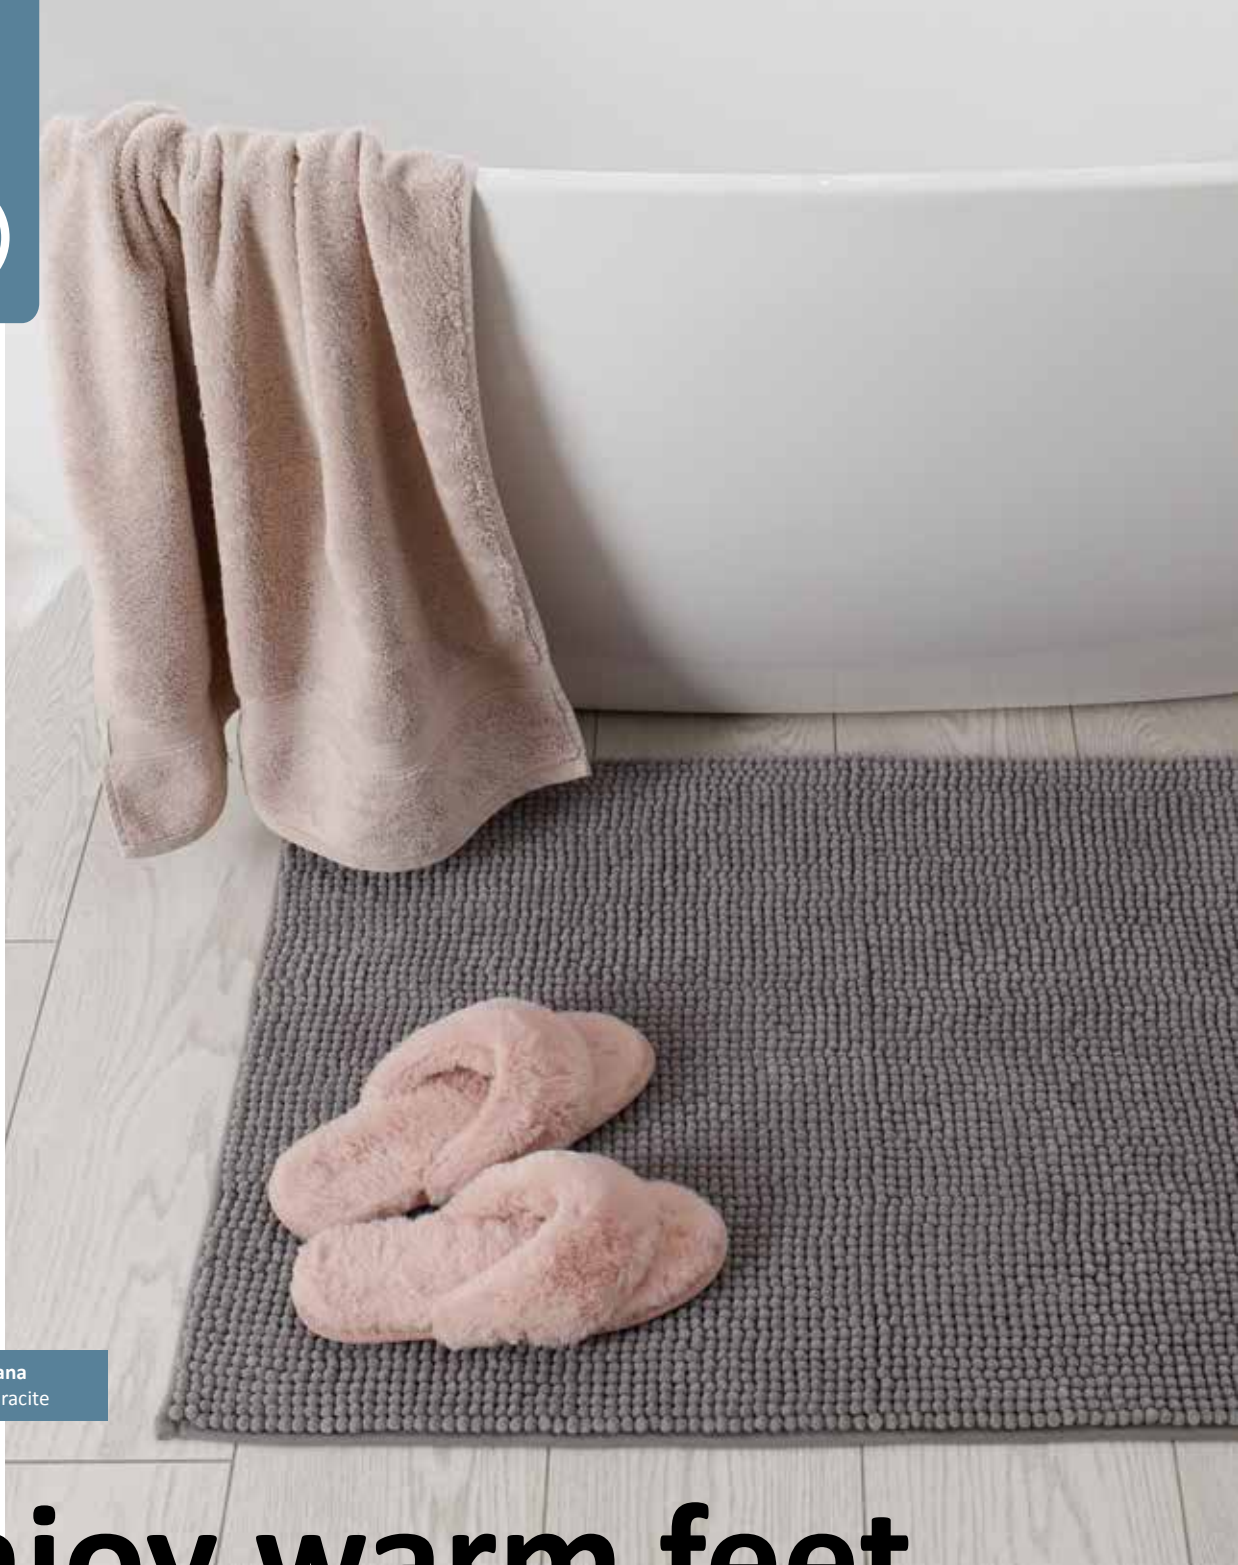

862 Indiana
007 anthracite

Enjoy warm feet

Give your bathroom the finishing touch it deserves with our bathroom mats. Step out of the shower or bath with confidence on a soft surface. Our bathroom mats absorb moisture, offer warmth underfoot and reduce the risk of slipping.