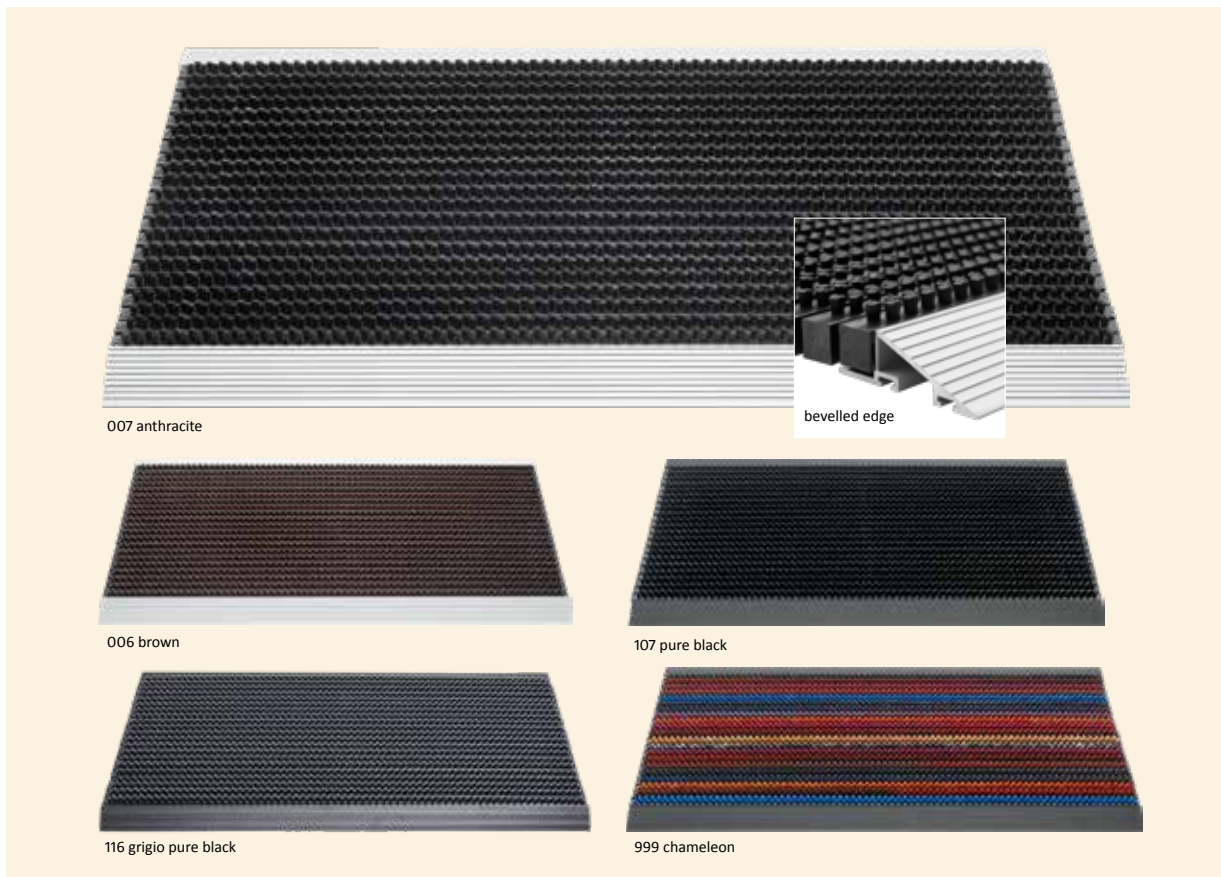

325 OUTLINE 50X80CM